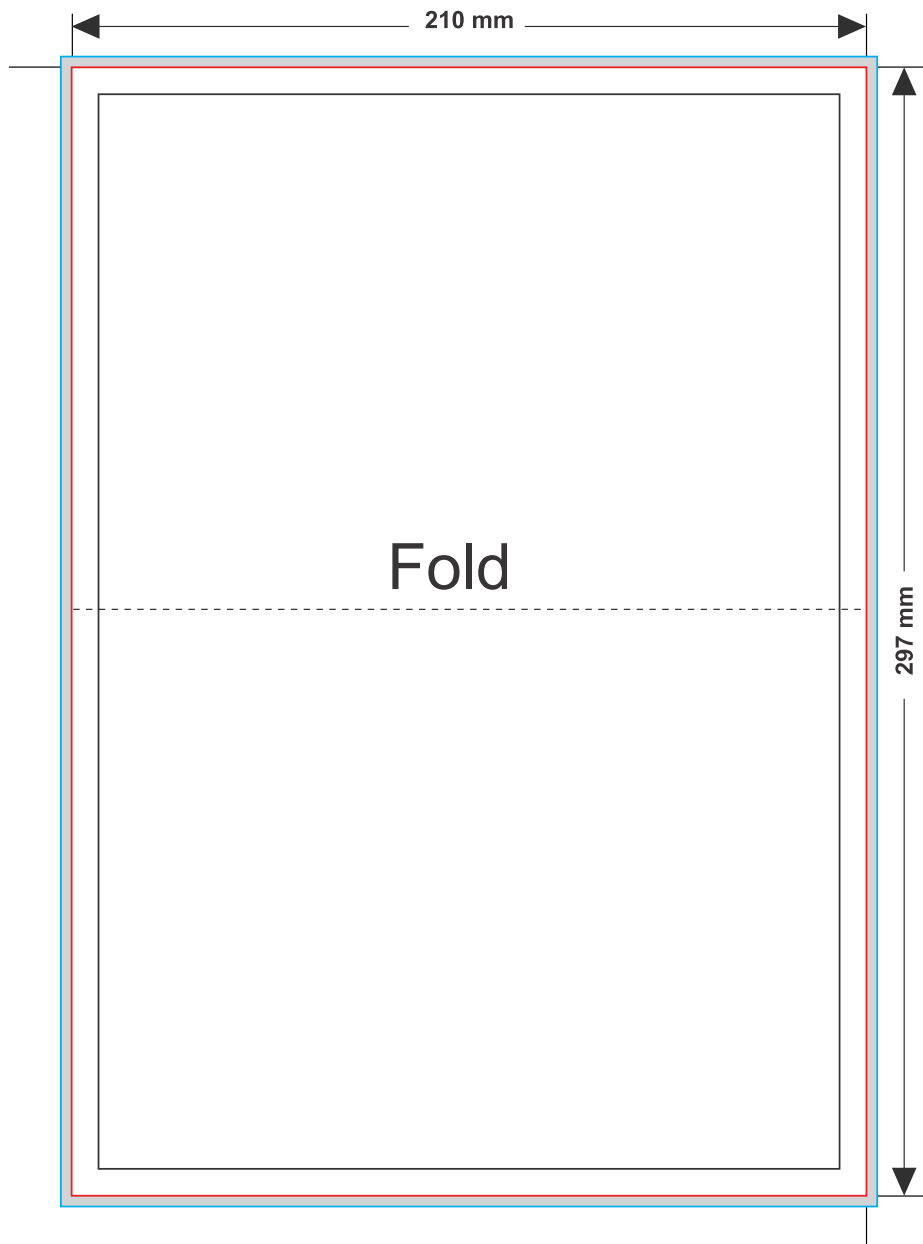

## A4 Folded to A5

Safe Print Area  
291 mm x 414 mm

Trim Size  
297 mm x 420 mm

Bleed Area  
310 mm x 424 mm

### ARTWORK REQUIREMENTS

- Artwork requires a minimum of 4mm bleed on each edge.
- Your artwork will need to be at a minimum resolution of 300 dpi for all images
  - Crop marks, are to be required outside bleed area.
  - All Fonts must be embedded or converted to curves.
  - Borders and type must be within the safe zone.