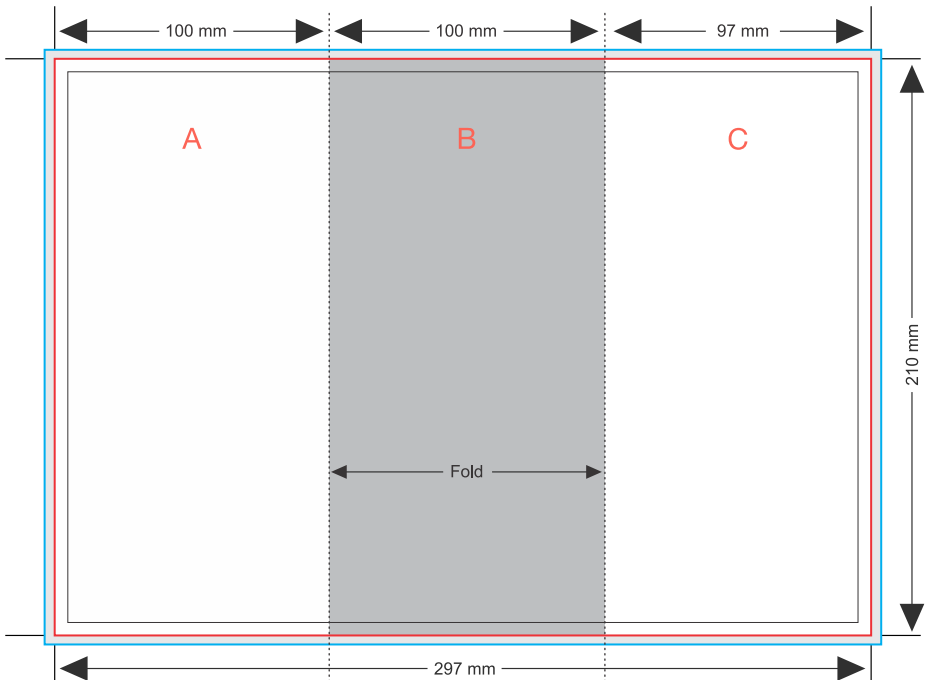

INSIDE ARTWORK GUIDE