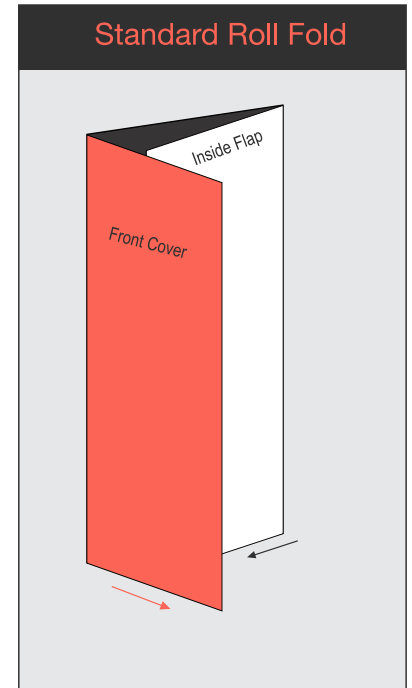

FOLDING OPTIONS

Standard Roll Fold