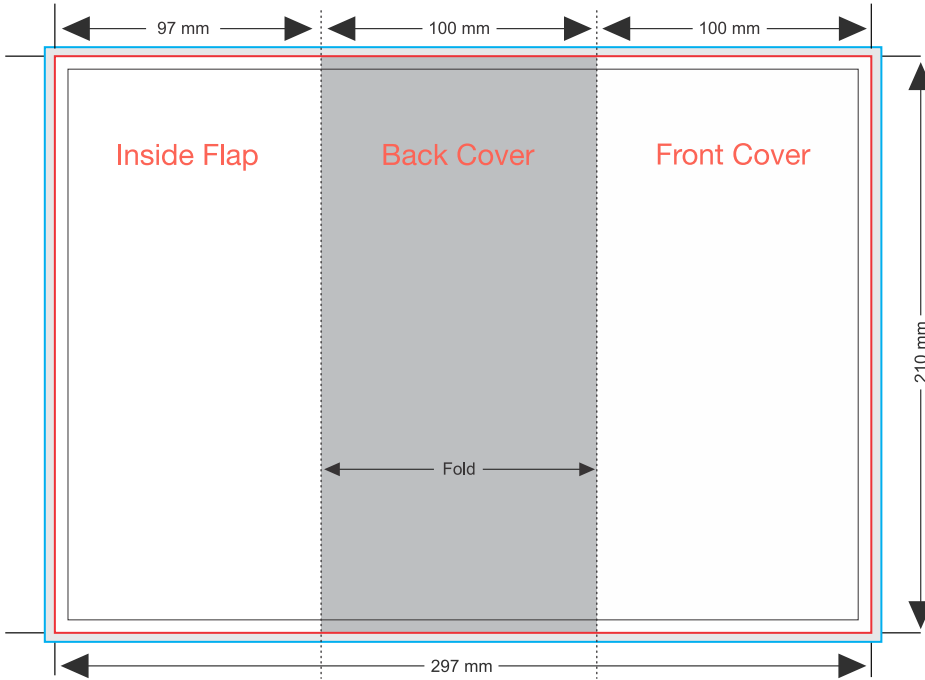

A4 to DL 6pp FLYERS

Safe Print Area
291mm x 204mm

Trim Size
297mm x 210 mm

Bleed Area
301mm x 214 mm

OUTSIDE ARTWORK GUIDE